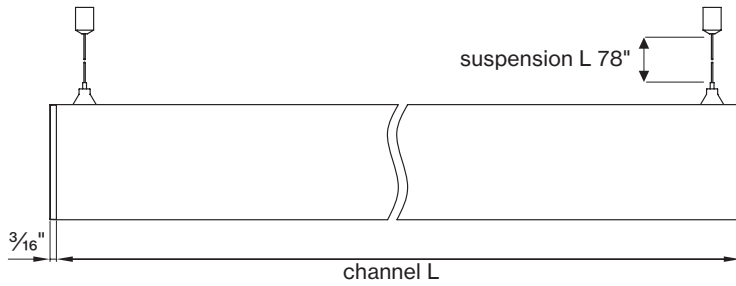

D LENS

 Asymmetric wall washer WW

E CCT

 3000K 3 0 K
 3500K 3 5 K

L DIMENSIONS IN INCH

 Linear 4' 48 I N
 Linear 6' 72 I N
 Linear 8' 96 I N
 Custom length XXFT
 (QS in 2' increments only)

F CRI

 CRI > 80 C 8 0
 CRI > 90 C 9 0

G VOLTAGE

 120V / 277V UNV

H DIMMING

 0-10V 1% 0 1 0 V

BASO
basolighting.com
xalusa.com

Technical data

	SIZE TYPE	LED COLOR TEMPERATURE	INPUT WATTS	DELIVERED LM TOTAL	LIGHT DISTRIBUTION	DELIVERED LM DIRECT	DELIVERED LM INDIRECT	OPTICAL EFFICIENCY	LUMINAIRE EFFICACY
BASO DIRECT									
e LED	4' linear	30 K, 35 K	16 W	1600 lm	100 % down	400lm/ft	-	67 %	103lm/W
	6' linear		24 W	2400 lm					
	8' linear		32 W	3200 lm					
e ² LED	4' linear	30 K, 35 K	24 W	2400 lm	100 % down	600lm/ft	-	67 %	99lm/W
	6' linear		32 W	3200 lm					
	8' linear		48 W	4800 lm					
e ²⁺ LED	4' linear	30 K, 35 K	36 W	3200 lm	100 % down	800lm/ft	-	67 %	93lm/W
	6' linear		48 W	4000 lm					
	8' linear		72 W	6400 lm					

Patterns top view

LINEAR

A	FIXTURES	CODE
48"	1'× 4' linear	ST - 0 4 FT
96"	1'× 8' linear	ST - 0 8 FT
144"	8' + 4' linear	ST - 1 2 FT

DIMENSIONS

BASO 1.5 WALL WASHER

CEILING direct

PENDANT direct

BASO mounting instructions