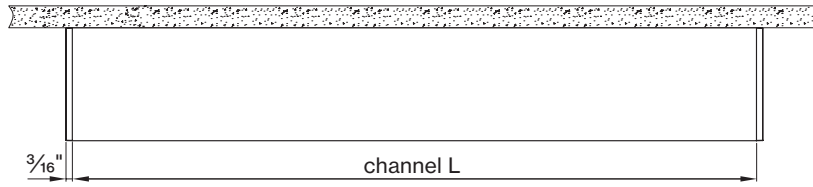

Patterns top view

LINEAR

A	FIXTURES	CODE
48"	1'× 4' linear	ST - 0 4 FT
96"	1'× 8' linear	ST - 0 8 FT
144"	8' + 4' linear	ST - 1 2 FT

DIMENSIONS

BASO 1.5 WALL WASHER

CEILING direct

PENDANT direct

BASO mounting instructions