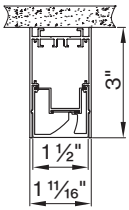

D LENS

 Asymmetric wall washer WW

E CCT

 3000K 3 0 K
 3500K 3 5 K

L DIMENSIONS IN INCH

 Linear 4' 48 I N
 Linear 6' 72 I N
 Linear 8' 96 I N
 Custom length XXFT
 (QS in 2' increments only)

F CRI

 CRI > 80 C 8 0
 CRI > 90 C 9 0

G VOLTAGE

 120V / 277V UNV

H DIMMING

 0-10V 1% 0 1 0 V

BASO
basolighting.com
xalusa.com

Technical data

	SIZE TYPE	LED COLOR TEMPERATURE	INPUT WATTS	DELIVERED LM TOTAL	LIGHT DISTRIBUTION	DELIVERED LM DIRECT	DELIVERED LM INDIRECT	OPTICAL EFFICIENCY	LUMINAIRE EFFICACY
BASO DIRECT									
e LED	4' linear	30 K, 35 K	16 W	1600 lm	100 % down	400lm/ft	-	67 %	103lm/W
	6' linear		24 W	2400 lm					
	8' linear		32 W	3200 lm					
e ² LED	4' linear	30 K, 35 K	24 W	2400 lm	100 % down	600lm/ft	-	67 %	99lm/W
	6' linear		32 W	3200 lm					
	8' linear		48 W	4800 lm					
e ²⁺ LED	4' linear	30 K, 35 K	36 W	3200 lm	100 % down	800lm/ft	-	67 %	93lm/W
	6' linear		48 W	4000 lm					
	8' linear		72 W	6400 lm					

Patterns top view

LINEAR

A	FIXTURES	CODE
48"	1'× 4' linear	ST - 0 4 FT
96"	1'× 8' linear	ST - 0 8 FT
144"	8' + 4' linear	ST - 1 2 FT

DIMENSIONS

BASO 1.5 WALL WASHER

CEILING direct

PENDANT direct

BASO mounting instructions