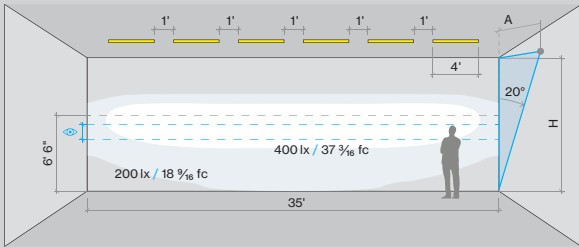

BASO 1.5 WALL WASH

PERFORMANCE

- Up to 103lm/W efficiency
- 400 / 600 / 800lm/ft
- CRI > 80 & CRI > 90
- Damp rated

MOUNTING

Ceiling

Suspended

BEAM DISTRIBUTION

Wall to ceiling ratio

Room height	H = 9 ft
Distance to wall	A = 3 ft
Reflection factor	0.7 0.5 0.2
Maintenance factor	0.8
Eye level 	4 - 5 ft

10 Business Days for all QuickShip items

- Maximum quantity: 400'
- "QuickShip" must be clearly listed on PO.
- QuickShip items must be on Separate Purchase Order.
- QuickShip orders must be received with complete and correct catalog numbers.
- Variant request will not qualify for QuickShip program.
- QuickShip orders must be received before 2 pm EST. After 2 pm, shipping will be based on the next business day.
- QuickShip orders are based on standard XAL terms for payment.
- Order change of any type will affect shipping times.
- Partial shipments may be required based on current factory inventory.

B MOUNTING

 Surface SUR
 Pendant PDT

J CIRCUIT / EM

 Single circuit *

C COLOR

 White WH
 Black BL

K SHAPE / PATTERN

 Linear / straight ST
 Linear / straight + flex inset SF
 includes 1ft. field-cutable section; only available for 4' and 8' segments

D LENS

 Asymmetric wall washer WW

E CCT

 3000K 3 0 K
 3500K 3 5 K

L DIMENSIONS IN INCH

 Linear 4' 48 I N
 Linear 6' 72 I N
 Linear 8' 96 I N
 Custom length XXFT
 (QS in 2' increments only)

F CRI

 CRI > 80 C 8 0
 CRI > 90 C 9 0