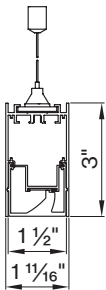

Room height	H = 9 ft
Distance to wall	A = 3 ft
Reflection factor	0.7 0.5 0.2
Maintenance factor	0.8
Eye level 	4 - 5 ft

10 Business Days for all QuickShip items

- Maximum quantity: 400'
- "QuickShip" must be clearly listed on PO.
- QuickShip items must be on Separate Purchase Order.
- QuickShip orders must be received with complete and correct catalog numbers.
- Variant request will not qualify for QuickShip program.
- QuickShip orders must be received before 2 pm EST. After 2 pm, shipping will be based on the next business day.
- QuickShip orders are based on standard XAL terms for payment.
- Order change of any type will affect shipping times.
- Partial shipments may be required based on current factory inventory.

D LENS

 Asymmetric wall washer WW

E CCT

 3000K 3 0 K
 3500K 3 5 K

L DIMENSIONS IN INCH

 Linear 4' 48 I N
 Linear 6' 72 I N
 Linear 8' 96 I N
 Custom length XXFT
 (QS in 2' increments only)

F CRI

 CRI > 80 C 8 0
 CRI > 90 C 9 0

G VOLTAGE

 120V / 277V UNV

H DIMMING

 0-10V 1% 0 1 0 V

BASO
basolighting.com
xalusa.com

Technical data

	SIZE TYPE	LED COLOR TEMPERATURE	INPUT WATTS	DELIVERED LM TOTAL	LIGHT DISTRIBUTION	DELIVERED LM DIRECT	DELIVERED LM INDIRECT	OPTICAL EFFICIENCY	LUMINAIRE EFFICACY
BASO DIRECT									
e LED	4' linear	30 K, 35 K	16 W	1600 lm	100 % down	400lm/ft	-	67 %	103lm/W
	6' linear		24 W	2400 lm					
	8' linear		32 W	3200 lm					
e ² LED	4' linear	30 K, 35 K	24 W	2400 lm	100 % down	600lm/ft	-	67 %	99lm/W
	6' linear		32 W	3200 lm					
	8' linear		48 W	4800 lm					
e ²⁺ LED	4' linear	30 K, 35 K	36 W	3200 lm	100 % down	800lm/ft	-	67 %	93lm/W
	6' linear		48 W	4000 lm					
	8' linear		72 W	6400 lm					

Patterns top view

LINEAR

A	FIXTURES	CODE
48"	1'× 4' linear	ST - 0 4 FT
96"	1'× 8' linear	ST - 0 8 FT
144"	8' + 4' linear	ST - 1 2 FT

DIMENSIONS

BASO 1.5 WALL WASHER

CEILING direct

PENDANT direct

BASO mounting instructions